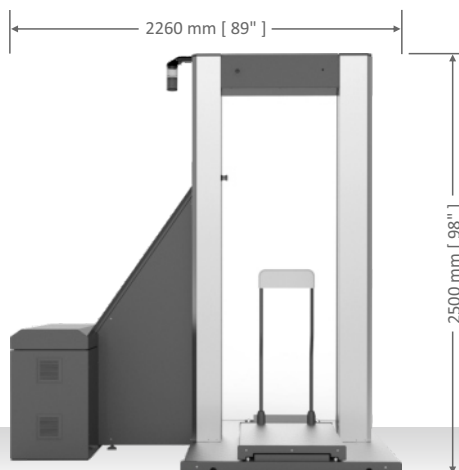

COMPASS

Specifications

Dimensions, LxWxH	2260 mm x 1840 mm x 2500 mm [89" x 72" x 98"]	X-ray dose per inspection	Fully adjustable 0.1-2.5 uSv
Weight	650 kg [1433 lbs]	Digital X-ray detector	832 / 1344 pixel
Scanning speed	Fully adjustable 7-15 seconds	Wire detectability	38 AWG Full body 40 AWG torso
Platform capacity	300 kg [661 lbs]	Scanning modes	3 configurable modes
Duty cycle	100% - 24 hrs cont. operation	Image enhancement	Automatic optimization, zoom, b/w reverse, edge enhance, color overlay, brightness/contrast
Operating temperature	0 - 45 °C [32 - 113 °F]	Image display	24" 1080P LED [Full Body] touch screen optional
Humidity	10% - 90% [non-condensing]	Software	Windows compatible
Power supply	110-230 VAC, 50/60 Hz, 1.5 kVA		

THE SINGLE VIEW SYSTEM IS A FAST AND EFFECTIVE TOOL FOR ACCURATE SCREENING OF VISITORS AND PEOPLE ENTERING OR LEAVING HIGH VALUE COMMODITY LOCATIONS

Safely identifying threats, contraband and banned items hidden in and on the body