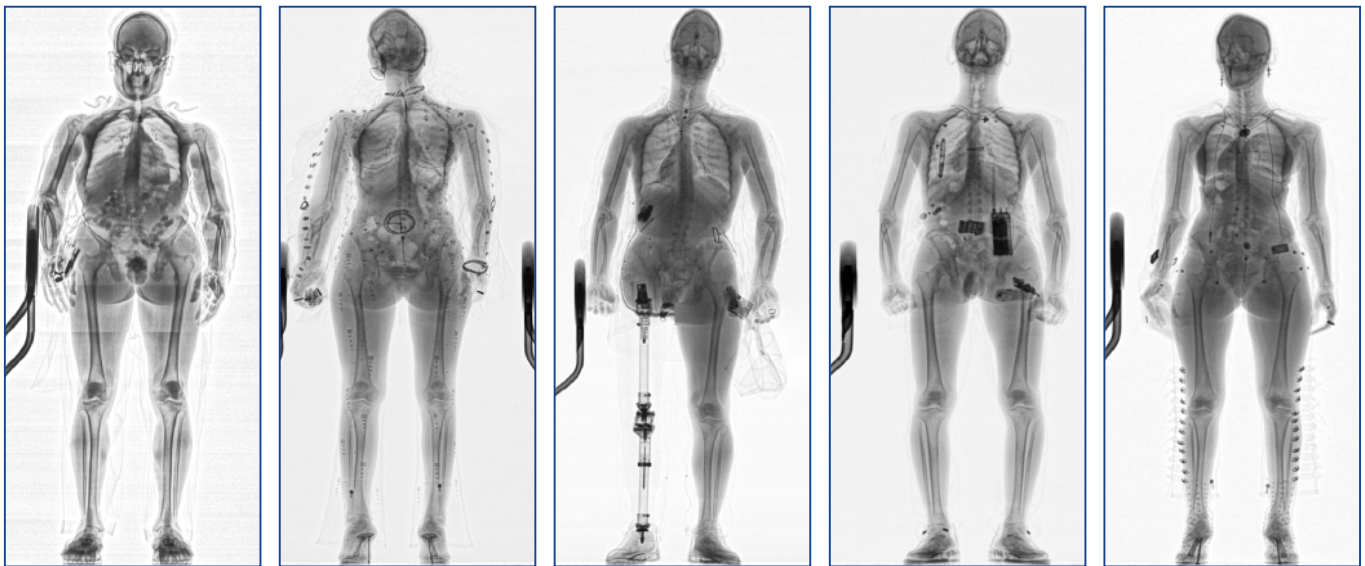

THE MOST EFFECTIVE THREAT AND CONTRABAND IMAGING SOLUTION FOR OBJECTS LOCATED ON OR IN THE HUMAN BODY

FULL BODY SECURITY SCREENING SYSTEMS

COMPASS

FAST

7 second scan

SAFE

Meets ANSI 43.17.2009 standard

FLEXIBLE

3 different scan settings
Software fully compatible with most access control systems
Built-in privacy masking software
Multi-screen and remote viewing compatible
Automatic drug detection software DRUGUARD

COMPASS

Specifications

Dimensions, LxWxH	2260 mm x 1840 mm x 2500 mm [89" x 72" x 98"]	X-ray dose per inspection	Fully adjustable 0.1-2.5 uSv
Weight	650 kg [1433 lbs]	Digital X-ray detector	832 / 1344 pixel
Scanning speed	Fully adjustable 7-15 seconds	Wire detectability	38 AWG Full body 40 AWG torso
Platform capacity	300 kg [661 lbs]	Scanning modes	3 configurable modes
Duty cycle	100% - 24 hrs cont. operation	Image enhancement	Automatic optimization, zoom, b/w reverse, edge enhance, color overlay, brightness/contrast
Operating temperature	0 - 45 °C [32 - 113 °F]	Image display	24" 1080P LED [Full Body] touch screen optional
Humidity	10% - 90% [non-condensing]	Software	Windows compatible
Power supply	110-230 VAC, 50/60 Hz, 1.5 kVA		

THE SINGLE VIEW SYSTEM IS A FAST AND EFFECTIVE TOOL FOR ACCURATE SCREENING OF VISITORS AND PEOPLE ENTERING OR LEAVING HIGH VALUE COMMODITY LOCATIONS

Safely identifying threats, contraband and banned items hidden in and on the body