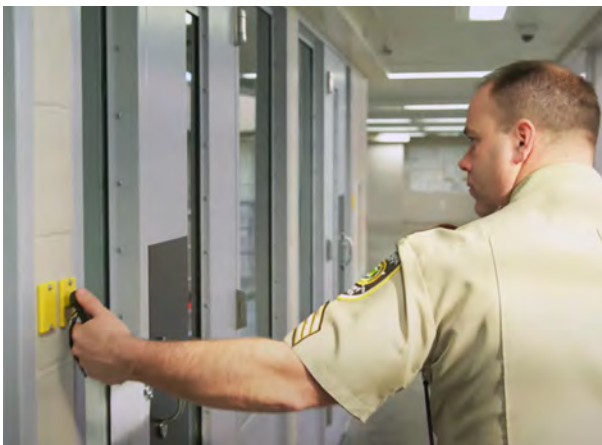

CELL CHECKS & SECURITY ROUNDS

Accurate. Defensible. Logging.

AUTOMATE CELL CHECKS AND SECURITY CHECKS WITH UNRIVALED SPEED AND PRECISION WHILE CAPTURING DEFENSIBLE DATA.

REAL-TIME SECURITY ROUND PERFORMANCE INSIGHT.

View your staff's security round performance by defining check times, locations, and monitor time remaining between rounds. Create audible and visual alerts, reminders, and email notifications.

LOG INMATE-SPECIFIC OBSERVATIONS IN SECONDS.

Use WordBlocks, voice-to-text, or video to collect key details in a variety of scenarios, including cell searches, high-risk observation logs, and more.

SECURITY ROUNDS FOR SWIFT, PROOF OF PRESENCE.

Instantly scan your Hard Tags to log security checks in real-time with Mobile Command in dorms, perimeters, and minimum and medium classification housing units.