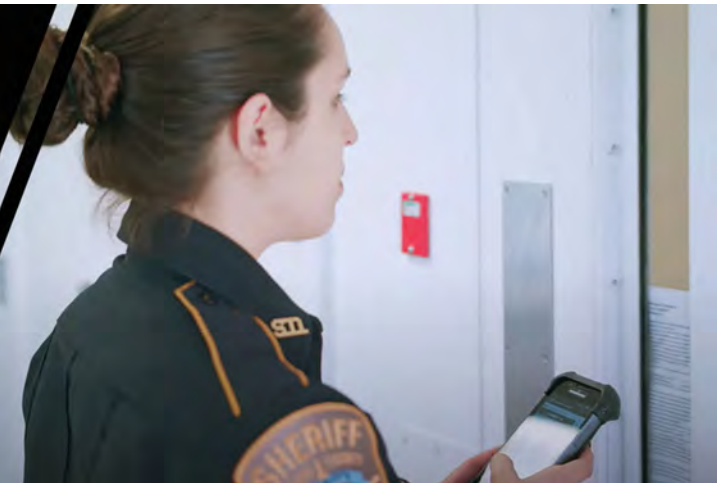

GUARDIAN RFID

WARRIOR TECHNOLOGY

MISSION:
BUILD AND DEPLOY SYSTEMS OF
ENGAGEMENT AND INSIGHT TO
PROTECT AMERICA'S
THIN GRAY LINE

From inmate tracking and cell checks, to Cloud-based business and artificial intelligence, we digitally transform jails, prisons, and juvenile detention facilities of every size.

GUARDIAN RFID
WARRIOR TECHNOLOGY

**EXCEED JAIL STANDARDS.
REDUCE RISK.**

ONE TEAM. ONE MISSION.

Unrivaled inmate tracking technology backed by unmatched innovation, on boarding, & JailOps support.

**REAL-TIME
DEFENSIBLE DATA FOR**

Arm your team with the most powerful, easy-to-use platform in corrections to log cell checks, support your inmate tracking objectives, and digitally transform your operations.

Command & Control platform delivering proven inmate management, inmate monitoring, and inmate tracking solutions for jails, prisons, and juvenile *detention facilities of all sizes across the U.S.A.*