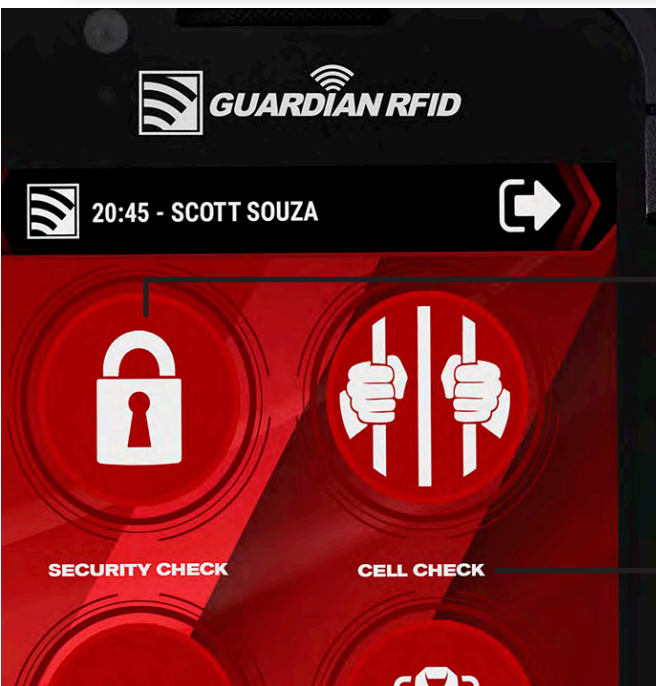

Dozens of pre-set reports, reporting tools, real-time activity feeds, historical data retrieval and dashboards available.

FEATURES THAT INCREASE DEFENSIBILITY, AND DECREASE LIABILITY

- **Talk-to-Text:** Supplement your Logging Needs.
- **WordBlock™ Technology:** Log Observations, Movements, and Activities Instantly.
- **Video Capture:** First-person video and image capability
- **Google Translate:** to increase effective communication.

CELL CHECKS & SECURITY ROUNDS

Accurate. Defensible. Logging.

AUTOMATE CELL CHECKS AND SECURITY CHECKS WITH UNRIVALED SPEED AND PRECISION WHILE CAPTURING DEFENSIBLE DATA.

REAL-TIME SECURITY ROUND PERFORMANCE INSIGHT.

View your staff's security round performance by defining check times, locations, and monitor time remaining between rounds. Create audible and visual alerts, reminders, and email notifications.

LOG INMATE-SPECIFIC OBSERVATIONS IN SECONDS.

Use WordBlocks, voice-to-text, or video to collect key details in a variety of scenarios, including cell searches, high-risk observation logs, and more.

SECURITY ROUNDS FOR SWIFT, PROOF OF PRESENCE.

Instantly scan your Hard Tags to log security checks in real-time with Mobile Command in dorms, perimeters, and minimum and medium classification housing units.