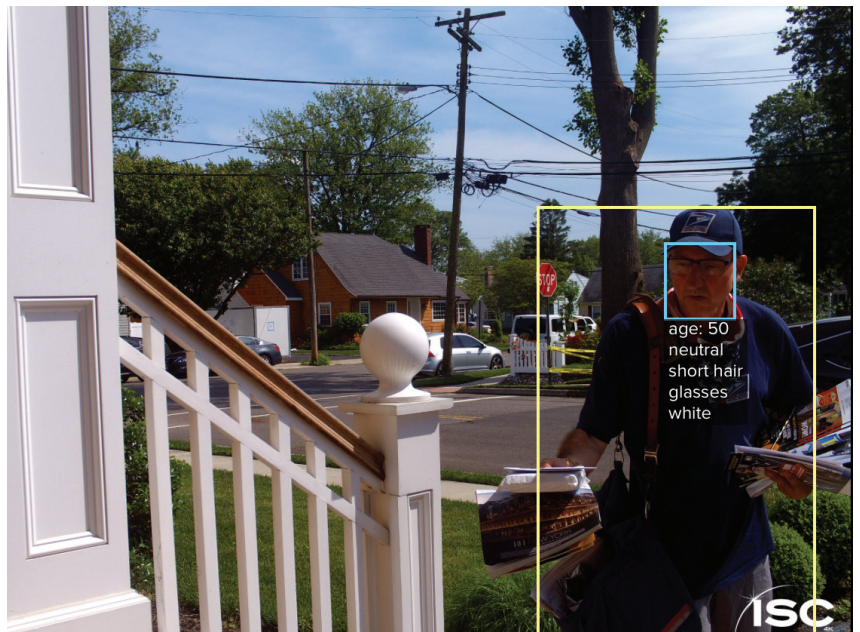

EXAMPLE OF ON EDGE™ ANALYTICS LICENSE PLATE AND FACIAL RECOGNITION

age: 50
neutral
short hair
glasses
white

High-resolution images support the ability to search ever-evolving databases for face matches, recognizing threats in a number of environments.