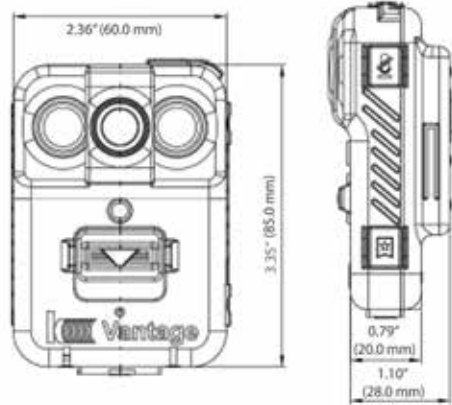

Multiple recording resolutions

Excellent low-light capability

Superior file integrity

Specifications

- Resolution: Selectable - 1080p/30 fps, 720p/60 fps, 720p/30 fps, D1 (480p/30 fps)
- Battery Life:
 Standard: Up to 4.5 hours SD video, up to 4 hours HD video 720p;
 Extended: Up to 9 hours SD video, up to 8 hours HD video 720p
- Power Save Mode: Standard: 48 hours; Extended: 96 hours
- Internal Storage: 32GB
- Record Capacity: Up to 6 hours 1080p/30 fps, up to 6 hours 720p/60, up to 14 hours 720p/30, up to 17 hours 480p
- Weight: 4.4 oz (125 g), standard battery; 6 oz (169 g) extended battery excludes clip: 0.5 oz (17 g)
- IP64 compatible: Protection from dust and water
- Drop Test: Complies with MIL STD 810G
- Indicators: Battery level, file transfer status, record status, audio mute, low media
- Warranty: One year

Excellent depth-of-field - objects near and far are crisp and clear

Redacted for privacy*

Dimensions

- Standard: 0.79"
 (20.0mm) deep
 Extended Battery 1.10"
 (28.0mm) deep

Options

- Up to 9 hours record time with extended battery
- Mag-mount (used in lieu of supplied spring-clip)
- Multi-dock (supports six cameras - multiple multi-docks can be connected together to support larger fleets)
- File Management Software - see Eyewitness Data Vault and Eyewitness Data Vault Lite
- Extended warranty
- In car charging kit
- Play Vantage files in the car
- Wired transfer to Eyewitness HD