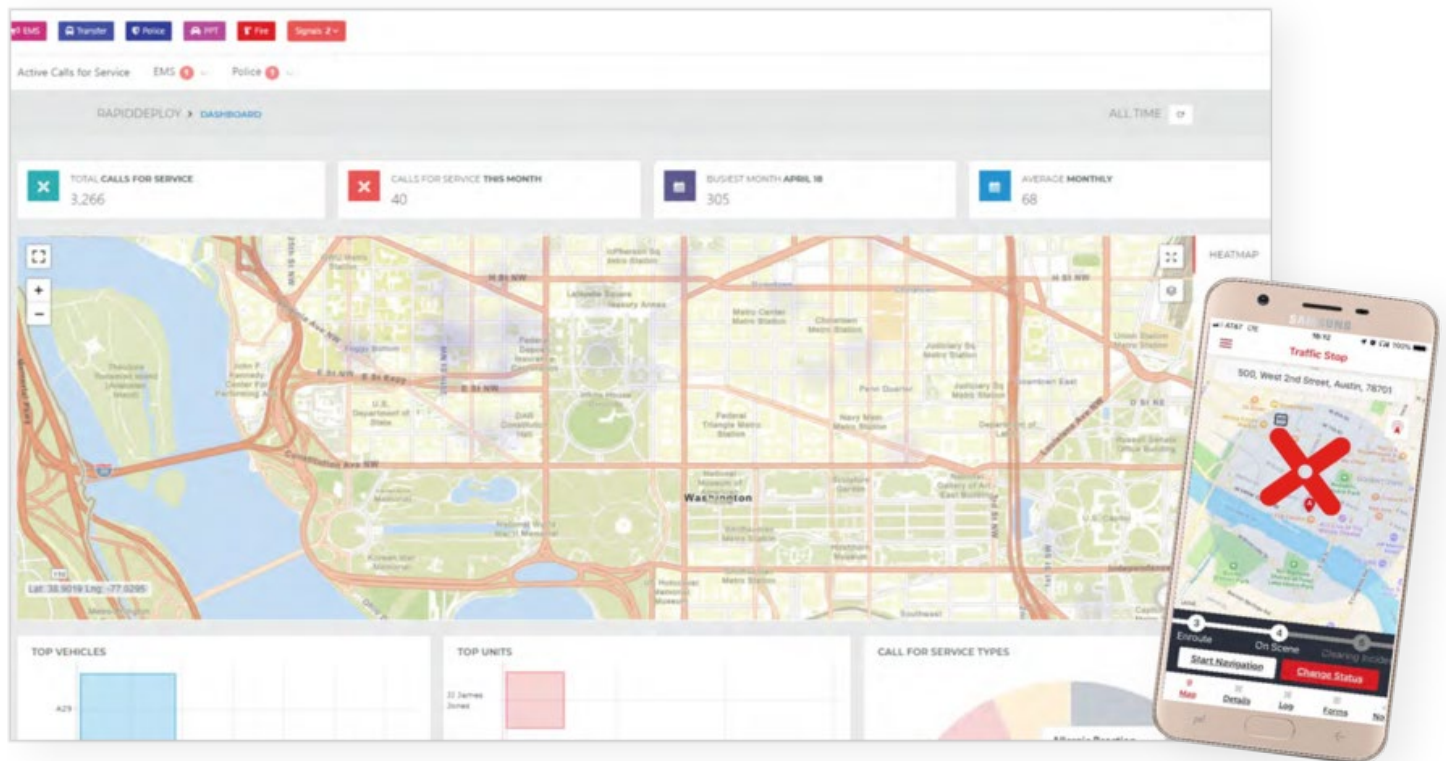

RapidDeploy

Nimbus Dispatch:

Efficient and cost-effective

9-1-1 workflow that enables remote dispatch and response

Cloud-Based Dispatch and Mapping

- Zero downtime. No need for servers, patches, updates, maintenance. All handled in cloud.
- Live dispatch info. 911 callers can click a text message link to stream real-time location info and video evidence straight to dispatcher.
- Dispatcher can forward video stillshots to police en-route.
- Dispatcher can forward live/updated GPS coordinates.