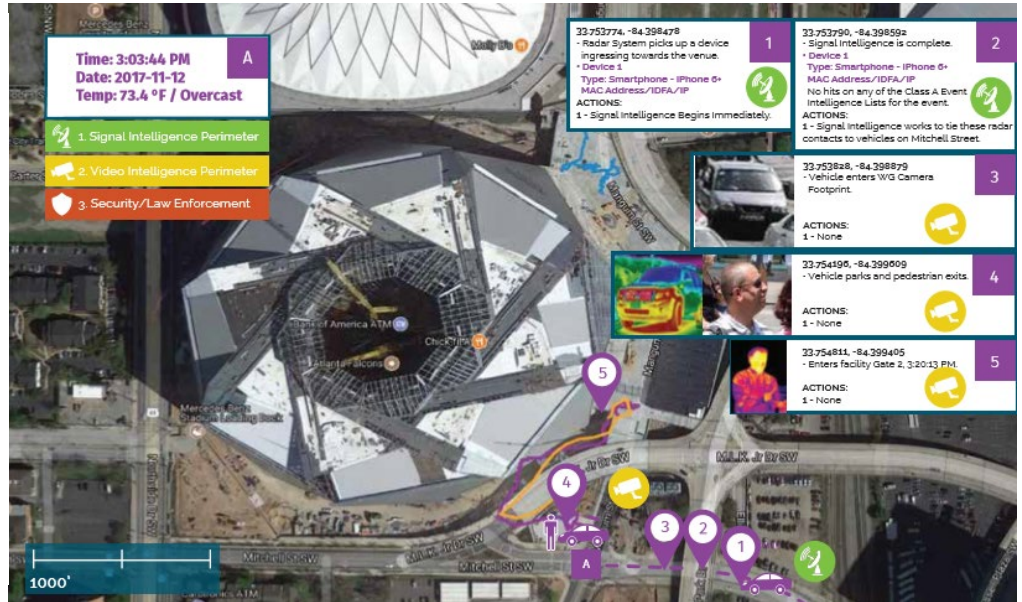

# Signals and Video Intel Combined

## Wireless Guardian Protects:

- National Special Security Events
- Airports, Train Stations, Major Bus Depots
- Embassies and Consulates
- Government Buildings
- Stadiums, Venues, and C

## NEXT LEVEL SECURITY

Wireless Guardian is protecting the public and its facilities with patented, forward facing early threat detection that offers real-time intelligence data around high value targets. Wireless Guardian assists all aspects of the security industry with its smart extended perimeter and modular design allowing for stationary and mobile installations/integrations.

### Key System Features:

- Weapons Detection
- Integration w/ DHS
- Facial Recognition with AI and Behavioral Analytics
- Drone Deterrence
- Signals Intelligence
- Real-Time Data
- Passive Operations