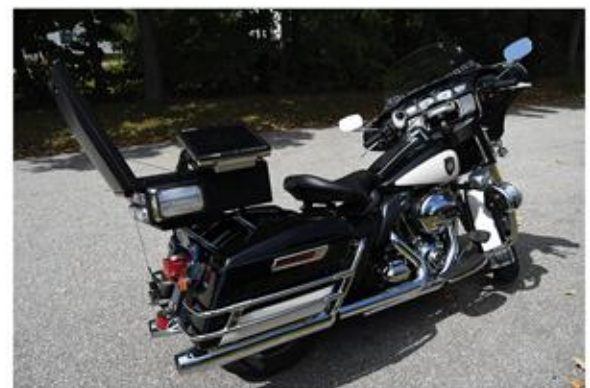

RhinoTab® UltraRugged™ MDT Ultimate Motor Solution

Specialized solution puts officer safety first

- When mount is fully deployed, the MDT tablet rises above waist level enabling the officer to control the scene and fulfill critical functions from a standing position while maintaining peripheral vision
- System incorporates the brightest and toughest water-resistant touchscreen on the market, affording clear visibility in all conditions
- Embedded LTE modem, 2D scanner and bezel-mounted controls for seamless connectivity and easy, intuitive access to critical functions
- Coming soon! Our new compact Thumb Keyboard gives motor officers a wireless, free standing option for data entry and program launching

Purpose-built for first responders and proudly Made in the USA

- No universal mounts. Every component is designed and engineered for the motorcycle to ensure precisely located, safe and rattle free installation
- Unit can be positioned to officer preference in the tour pack – to the rear, right or left side of the motorcycle
- Mounting base is designed to fit over/around console and cabling, facilitating simple installation and access to peripherals such as printer and radio gear