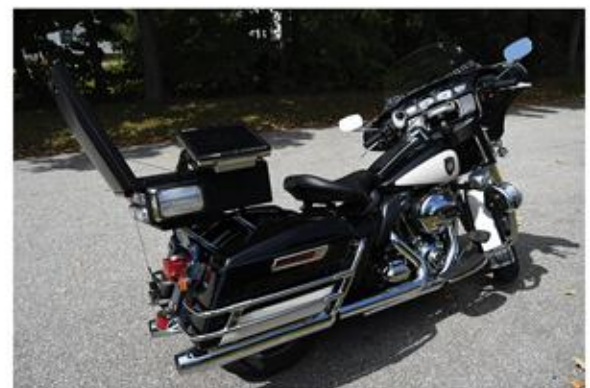

## Specialized solution puts officer safety first

- When mount is fully deployed, the MDT tablet rises above waist level enabling the officer to control the scene and fulfill critical functions from a standing position while maintaining peripheral vision
- System incorporates the brightest and toughest water-resistant touchscreen on the market, affording clear visibility in all conditions
- Embedded LTE modem, 2D scanner and bezel-mounted controls for seamless connectivity and easy, intuitive access to critical functions
- Coming soon! Our new compact Thumb Keyboard gives motor officers a wireless, free standing option for data entry and program launching

## Purpose-built for first responders and proudly Made in the USA

- No universal mounts. Every component is designed and engineered for the motorcycle to ensure precisely located, safe and rattle free installation
- Unit can be positioned to officer preference in the tour pack – to the rear, right or left side of the motorcycle
- Mounting base is designed to fit over/around console and cabling, facilitating simple installation and access to peripherals such as printer and radio gear