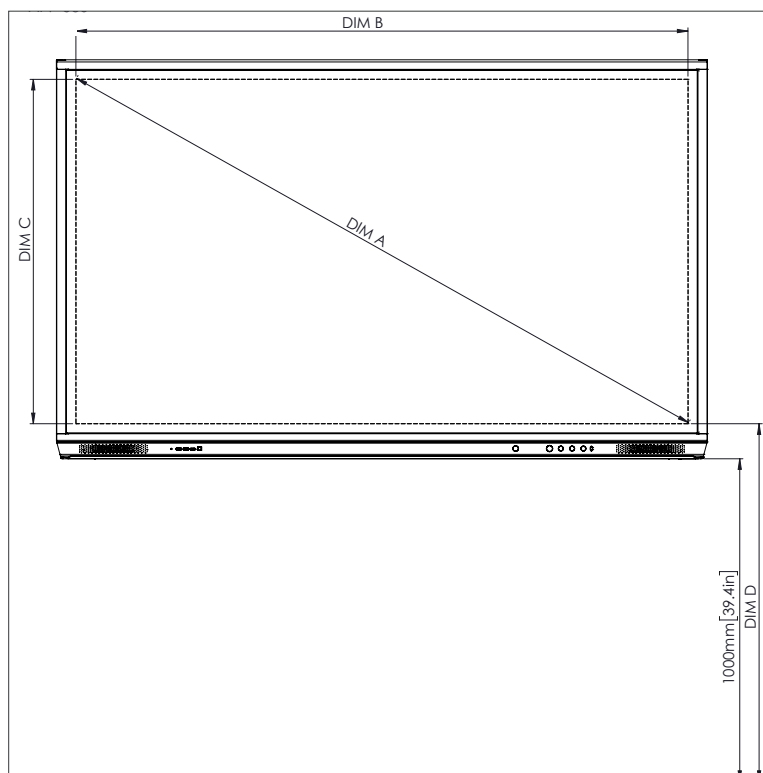

PHYSICAL SPECIFICATIONS

Panel Dimensions	65" 4K: 1536 x 960 x 90 mm (60.5 x 37.8 x 3.5 in) 75" 4K: 1767 x 1093 x 106 mm (69.6 x 43.0 x 4.2 in) 86" 4K: 2018 x 1236 x 113 mm (79.4 x 48.7 x 4.4 in)
Packed Dimensions	65" 4K: 1720 x 1095 x 272 mm (67.7 x 43.1 x 10.7 in) 75" 4K: 1880 x 1160 x 320 mm (74.0 x 45.7 x 12.6 in) 86" 4K: 2140 x 1340 x 280 mm (84.3 x 52.8 x 11.0 in)
Net Weight	65" 4K: 46 kg (101 lbs) 75" 4K: 64 kg (141 lbs) 86" 4K: 84 kg (185 lbs)
Packed Weight	65" 4K: 65.3 kg (144.0 lbs) 75" 4K: 88.7 kg (195.6 lbs) 86" 4K: 107.2 kg (236.3 lbs)
Wall Mount Dimensions	1010 x 720 x 52 mm (39.8 x 28.3 x 2.0 in)
VESA Mount Point	65" 4K: 600 x 400 mm (23.6 x 15.7 in) 75" 4K: 600 x 400 mm (23.6 x 15.7 in) 86" 4K: 700 x 400 mm (27.6 x 15.7 in)

TECHNICAL DRAWINGS

65" 4K

Front

DIM	DIMENSION (MM)	DIMENSION (IN)
A	1641	64.6
B	1430	56.3
C	805	31.7
D	1101	43.3
E	133	5.2
F	83	3.3
G	960	37.8
H	1536	60.5
I	600	23.6
J Min	151	5.9
J Max	289	11.4
K Min	1151	45.3
K Max	1289	50.7
L	90	3.5

Back

Side

TECHNICAL DRAWINGS

75"

Front

DIM	DIMENSION (MM)	DIMENSION (IN)
A	1895	74.6
B	1652	65.0
C	929	36.6
D	1105	43.5
E	144	5.7
F	76	3.0
G	1093	43.0
H	1767	69.6
I	600	23.6
J Min	228	9.0
J Max	365	14.4
K Min	1228	48.3
K Max	1365	53.7
L	106	4.2

Back

Side

ActivPanel 2019 Nickel SS 04/20 v2.2 EN

Page 4

TECHNICAL DRAWINGS

86"

Front

DIM	DIMENSION (MM)	DIMENSION (IN)
A	2177	85.7
B	1897	74.7
C	1067	42.0
D	1107	43.6
E	155	6.1
F	78	3.1
G	1236	48.7
H	2018	79.4
I	700	27.6
J Min	292	11.5
J Max	430	16.9
K Min	1292	50.9
K Max	1430	56.3
L	113	4.4