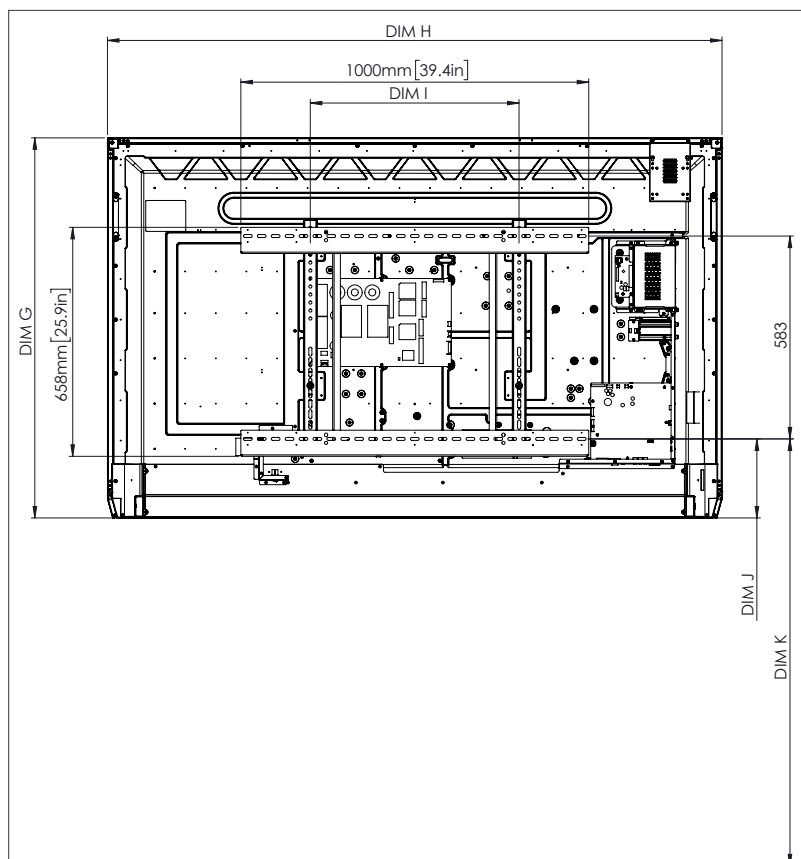

PHYSICAL SPECIFICATIONS

Panel Dimensions	65" 4K: 1536 x 960 x 90 mm (60.5 x 37.8 x 3.5 in) 75" 4K: 1767 x 1093 x 106 mm (69.6 x 43.0 x 4.2 in) 86" 4K: 2018 x 1236 x 113 mm (79.4 x 48.7 x 4.4 in)
Packed Dimensions	65" 4K: 1720 x 1095 x 272 mm (67.7 x 43.1 x 10.7 in) 75" 4K: 1880 x 1160 x 320 mm (74.0 x 45.7 x 12.6 in) 86" 4K: 2140 x 1340 x 280 mm (84.3 x 52.8 x 11.0 in)
Net Weight	65" 4K: 46 kg (101 lbs) 75" 4K: 64 kg (141 lbs) 86" 4K: 84 kg (185 lbs)
Packed Weight	65" 4K: 65.3 kg (144.0 lbs) 75" 4K: 88.7 kg (195.6 lbs) 86" 4K: 107.2 kg (236.3 lbs)
Wall Mount Dimensions	1010 x 720 x 52 mm (39.8 x 28.3 x 2.0 in)
VESA Mount Point	65" 4K: 600 x 400 mm (23.6 x 15.7 in) 75" 4K: 600 x 400 mm (23.6 x 15.7 in) 86" 4K: 700 x 400 mm (27.6 x 15.7 in)

TECHNICAL DRAWINGS

65" 4K

Front

DIM	DIMENSION (MM)	DIMENSION (IN)
A	1641	64.6
B	1430	56.3
C	805	31.7
D	1101	43.3
E	133	5.2
F	83	3.3
G	960	37.8
H	1536	60.5
I	600	23.6
J Min	151	5.9
J Max	289	11.4
K Min	1151	45.3
K Max	1289	50.7
L	90	3.5

Back

Side

TECHNICAL DRAWINGS

75"

Front

DIM	DIMENSION (MM)	DIMENSION (IN)
A	1895	74.6
B	1652	65.0
C	929	36.6
D	1105	43.5
E	144	5.7
F	76	3.0
G	1093	43.0
H	1767	69.6
I	600	23.6
J Min	228	9.0
J Max	365	14.4
K Min	1228	48.3
K Max	1365	53.7
L	106	4.2

Back

Side

ActivPanel 2019 Nickel SS 04/20 v2.2 EN

Page 4

TECHNICAL DRAWINGS

86"

Front

DIM	DIMENSION (MM)	DIMENSION (IN)
A	2177	85.7
B	1897	74.7
C	1067	42.0
D	1107	43.6
E	155	6.1
F	78	3.1
G	1236	48.7
H	2018	79.4
I	700	27.6
J Min	292	11.5
J Max	430	16.9
K Min	1292	50.9
K Max	1430	56.3
L	113	4.4