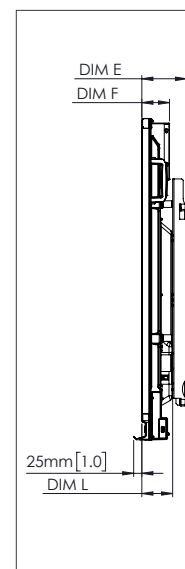

PHYSICAL SPECIFICATIONS

Panel Dimensions	65" 4K: 1536 x 960 x 90 mm (60.5 x 37.8 x 3.5 in) 75" 4K: 1767 x 1093 x 106 mm (69.6 x 43.0 x 4.2 in) 86" 4K: 2018 x 1236 x 113 mm (79.4 x 48.7 x 4.4 in)
Packed Dimensions	65" 4K: 1720 x 1095 x 272 mm (67.7 x 43.1 x 10.7 in) 75" 4K: 1880 x 1160 x 320 mm (74.0 x 45.7 x 12.6 in) 86" 4K: 2140 x 1340 x 280 mm (84.3 x 52.8 x 11.0 in)
Net Weight	65" 4K: 46 kg (101 lbs) 75" 4K: 64 kg (141 lbs) 86" 4K: 84 kg (185 lbs)
Packed Weight	65" 4K: 65.3 kg (144.0 lbs) 75" 4K: 88.7 kg (195.6 lbs) 86" 4K: 107.2 kg (236.3 lbs)
Wall Mount Dimensions	1010 x 720 x 52 mm (39.8 x 28.3 x 2.0 in)
VESA Mount Point	65" 4K: 600 x 400 mm (23.6 x 15.7 in) 75" 4K: 600 x 400 mm (23.6 x 15.7 in) 86" 4K: 700 x 400 mm (27.6 x 15.7 in)

TECHNICAL DRAWINGS

65" 4K

Front

DIM	DIMENSION (MM)	DIMENSION (IN)
A	1641	64.6
B	1430	56.3
C	805	31.7
D	1101	43.3
E	133	5.2
F	83	3.3
G	960	37.8
H	1536	60.5
I	600	23.6
J Min	151	5.9
J Max	289	11.4
K Min	1151	45.3
K Max	1289	50.7
L	90	3.5

Back

Side

TECHNICAL DRAWINGS

75"

Front

DIM	DIMENSION (MM)	DIMENSION (IN)
A	1895	74.6
B	1652	65.0
C	929	36.6
D	1105	43.5
E	144	5.7
F	76	3.0
G	1093	43.0
H	1767	69.6
I	600	23.6
J Min	228	9.0
J Max	365	14.4
K Min	1228	48.3
K Max	1365	53.7
L	106	4.2

Back

Side

ActivPanel 2019 Nickel SS 04/20 v2.2 EN

Page 4

TECHNICAL DRAWINGS

86"

Front

DIM	DIMENSION (MM)	DIMENSION (IN)
A	2177	85.7
B	1897	74.7
C	1067	42.0
D	1107	43.6
E	155	6.1
F	78	3.1
G	1236	48.7
H	2018	79.4
I	700	27.6
J Min	292	11.5
J Max	430	16.9
K Min	1292	50.9
K Max	1430	56.3
L	113	4.4