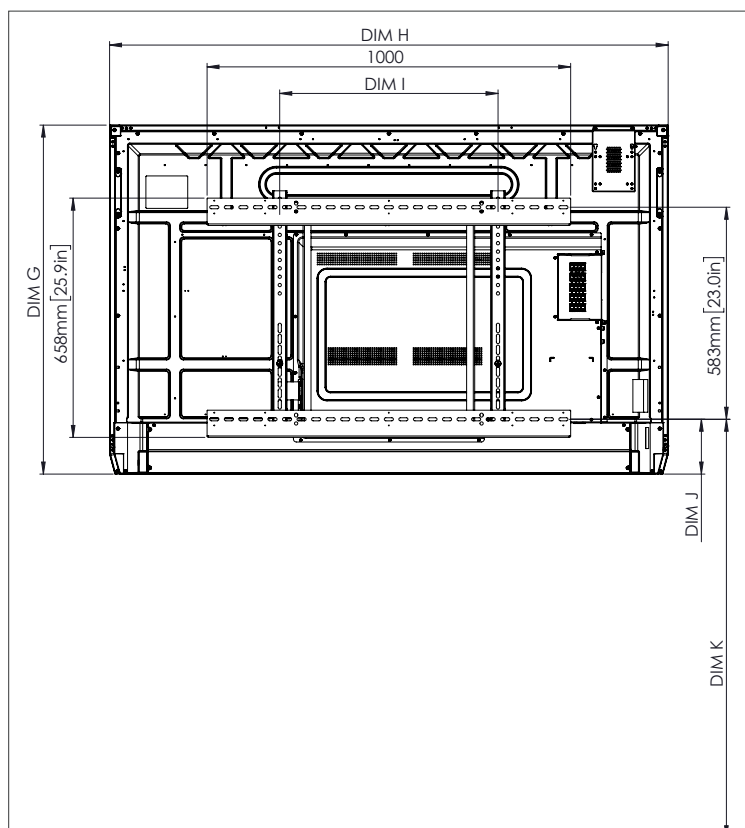

PHYSICAL SPECIFICATIONS

Panel Dimensions	65" 4K: 1536 x 960 x 90 mm (60.5 x 37.8 x 3.5 in) 75" 4K: 1767 x 1093 x 106 mm (69.6 x 43.0 x 4.2 in) 86" 4K: 2018 x 1236 x 113 mm (79.4 x 48.7 x 4.4 in)
Packed Dimensions	65" 4K: 1720 x 1095 x 272 mm (67.7 x 43.1 x 10.7 in) 75" 4K: 1880 x 1160 x 320 mm (74.0 x 45.7 x 12.6 in) 86" 4K: 2140 x 1340 x 280 mm (84.3 x 52.8 x 11.0 in)
Net Weight	65" 4K: 46 kg (101 lbs) 75" 4K: 64 kg (141 lbs) 86" 4K: 84 kg (185 lbs)
Packed Weight	65" 4K: 65.3 kg (144.0 lbs) 75" 4K: 88.7 kg (195.6 lbs) 86" 4K: 107.2 kg (236.3 lbs)
Wall Mount Dimensions	1010 x 720 x 52 mm (39.8 x 28.3 x 2.0 in)
VESA Mount Point	65" 4K: 600 x 400 mm (23.6 x 15.7 in) 75" 4K: 600 x 400 mm (23.6 x 15.7 in) 86" 4K: 700 x 400 mm (27.6 x 15.7 in)

TECHNICAL DRAWINGS

65" 4K

Front

DIM	DIMENSION (MM)	DIMENSION (IN)
A	1641	64.6
B	1430	56.3
C	805	31.7
D	1101	43.3
E	133	5.2
F	83	3.3
G	960	37.8
H	1536	60.5
I	600	23.6
J Min	151	5.9
J Max	289	11.4
K Min	1151	45.3
K Max	1289	50.7
L	90	3.5

Back

Side

TECHNICAL DRAWINGS

75"

Front

DIM	DIMENSION (MM)	DIMENSION (IN)
A	1895	74.6
B	1652	65.0
C	929	36.6
D	1105	43.5
E	144	5.7
F	76	3.0
G	1093	43.0
H	1767	69.6
I	600	23.6
J Min	228	9.0
J Max	365	14.4
K Min	1228	48.3
K Max	1365	53.7
L	106	4.2

Back

Side

ActivPanel 2019 Nickel SS 04/20 v2.2 EN

Page 4

TECHNICAL DRAWINGS

86"

Front

DIM	DIMENSION (MM)	DIMENSION (IN)
A	2177	85.7
B	1897	74.7
C	1067	42.0
D	1107	43.6
E	155	6.1
F	78	3.1
G	1236	48.7
H	2018	79.4
I	700	27.6
J Min	292	11.5
J Max	430	16.9
K Min	1292	50.9
K Max	1430	56.3
L	113	4.4