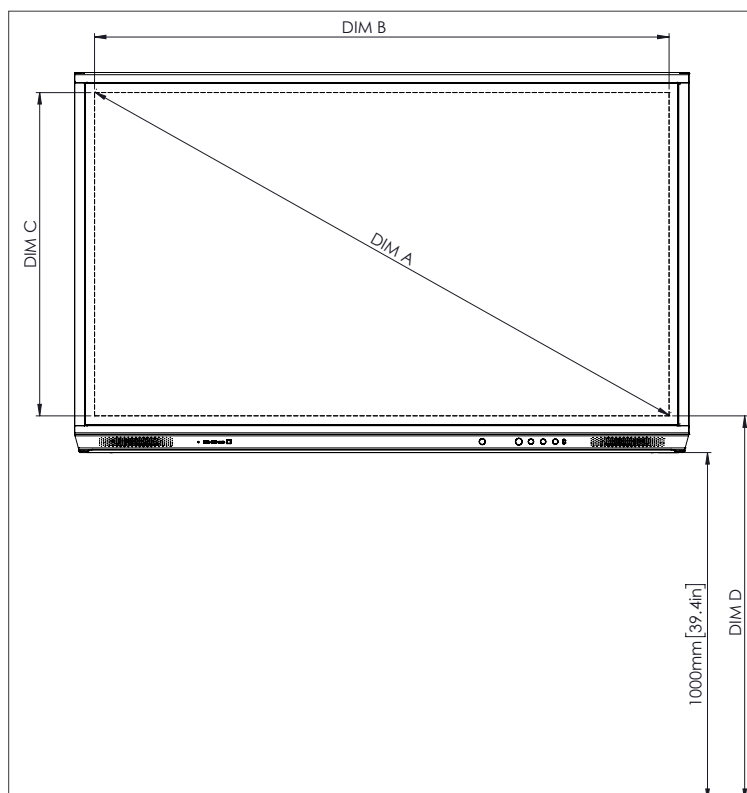

PHYSICAL SPECIFICATIONS

Panel Dimensions	65" 4K: 1536 x 960 x 90 mm (60.5 x 37.8 x 3.5 in) 75" 4K: 1767 x 1093 x 106 mm (69.6 x 43.0 x 4.2 in) 86" 4K: 2018 x 1236 x 113 mm (79.4 x 48.7 x 4.4 in)
Packed Dimensions	65" 4K: 1720 x 1095 x 272 mm (67.7 x 43.1 x 10.7 in) 75" 4K: 1880 x 1160 x 320 mm (74.0 x 45.7 x 12.6 in) 86" 4K: 2140 x 1340 x 280 mm (84.3 x 52.8 x 11.0 in)
Net Weight	65" 4K: 46 kg (101 lbs) 75" 4K: 64 kg (141 lbs) 86" 4K: 84 kg (185 lbs)
Packed Weight	65" 4K: 65.3 kg (144.0 lbs) 75" 4K: 88.7 kg (195.6 lbs) 86" 4K: 107.2 kg (236.3 lbs)
Wall Mount Dimensions	1010 x 720 x 52 mm (39.8 x 28.3 x 2.0 in)
VESA Mount Point	65" 4K: 600 x 400 mm (23.6 x 15.7 in) 75" 4K: 600 x 400 mm (23.6 x 15.7 in) 86" 4K: 700 x 400 mm (27.6 x 15.7 in)

TECHNICAL DRAWINGS

65" 4K

Front

DIM	DIMENSION (MM)	DIMENSION (IN)
A	1641	64.6
B	1430	56.3
C	805	31.7
D	1101	43.3
E	133	5.2
F	83	3.3
G	960	37.8
H	1536	60.5
I	600	23.6
J Min	151	5.9
J Max	289	11.4
K Min	1151	45.3
K Max	1289	50.7
L	90	3.5

Back

Side

TECHNICAL DRAWINGS

75"

Front

DIM	DIMENSION (MM)	DIMENSION (IN)
A	1895	74.6
B	1652	65.0
C	929	36.6
D	1105	43.5
E	144	5.7
F	76	3.0
G	1093	43.0
H	1767	69.6
I	600	23.6
J Min	228	9.0
J Max	365	14.4
K Min	1228	48.3
K Max	1365	53.7
L	106	4.2

Back

Side

ActivPanel 2019 Nickel SS 04/20 v2.2 EN

Page 4

TECHNICAL DRAWINGS

86"

Front

DIM	DIMENSION (MM)	DIMENSION (IN)
A	2177	85.7
B	1897	74.7
C	1067	42.0
D	1107	43.6
E	155	6.1
F	78	3.1
G	1236	48.7
H	2018	79.4
I	700	27.6
J Min	292	11.5
J Max	430	16.9
K Min	1292	50.9
K Max	1430	56.3
L	113	4.4