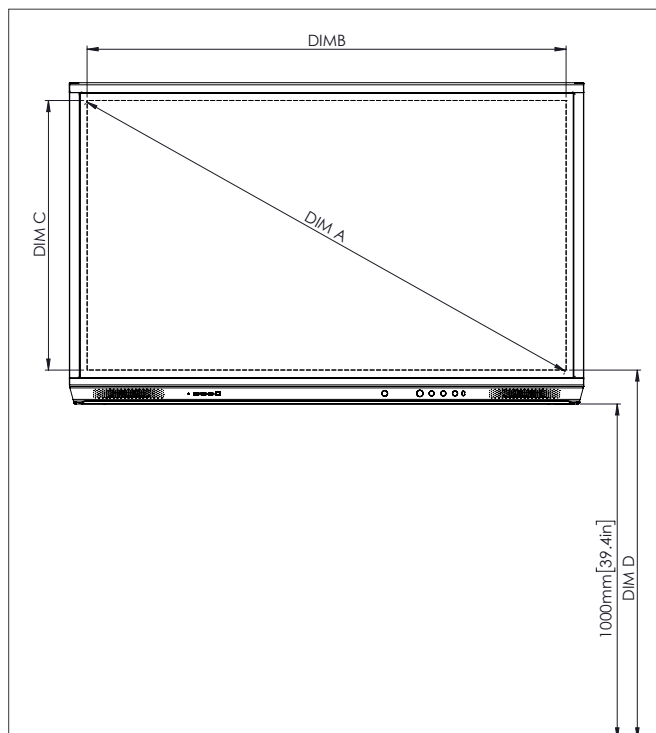

PHYSICAL SPECIFICATIONS

Panel Dimensions	65" 4K: 1536 x 960 x 90 mm (60.5 x 37.8 x 3.5 in) 75" 4K: 1767 x 1093 x 106 mm (69.6 x 43.0 x 4.2 in) 86" 4K: 2018 x 1236 x 113 mm (79.4 x 48.7 x 4.4 in)
Packed Dimensions	65" 4K: 1720 x 1095 x 272 mm (67.7 x 43.1 x 10.7 in) 75" 4K: 1880 x 1160 x 320 mm (74.0 x 45.7 x 12.6 in) 86" 4K: 2140 x 1340 x 280 mm (84.3 x 52.8 x 11.0 in)
Net Weight	65" 4K: 46 kg (101 lbs) 75" 4K: 64 kg (141 lbs) 86" 4K: 84 kg (185 lbs)
Packed Weight	65" 4K: 65.3 kg (144.0 lbs) 75" 4K: 88.7 kg (195.6 lbs) 86" 4K: 107.2 kg (236.3 lbs)
Wall Mount Dimensions	1010 x 720 x 52 mm (39.8 x 28.3 x 2.0 in)
VESA Mount Point	65" 4K: 600 x 400 mm (23.6 x 15.7 in) 75" 4K: 600 x 400 mm (23.6 x 15.7 in) 86" 4K: 700 x 400 mm (27.6 x 15.7 in)

TECHNICAL DRAWINGS

65" 4K

Front

DIM	DIMENSION (MM)	DIMENSION (IN)
A	1641	64.6
B	1430	56.3
C	805	31.7
D	1101	43.3
E	133	5.2
F	83	3.3
G	960	37.8
H	1536	60.5
I	600	23.6
J Min	151	5.9
J Max	289	11.4
K Min	1151	45.3
K Max	1289	50.7
L	90	3.5

Back

Side

TECHNICAL DRAWINGS

75"

Front

DIM	DIMENSION (MM)	DIMENSION (IN)
A	1895	74.6
B	1652	65.0
C	929	36.6
D	1105	43.5
E	144	5.7
F	76	3.0
G	1093	43.0
H	1767	69.6
I	600	23.6
J Min	228	9.0
J Max	365	14.4
K Min	1228	48.3
K Max	1365	53.7
L	106	4.2

Back

Side

ActivPanel 2019 Nickel SS 04/20 v2.2 EN

Page 4

TECHNICAL DRAWINGS

86"

Front

DIM	DIMENSION (MM)	DIMENSION (IN)
A	2177	85.7
B	1897	74.7
C	1067	42.0
D	1107	43.6
E	155	6.1
F	78	3.1
G	1236	48.7
H	2018	79.4
I	700	27.6
J Min	292	11.5
J Max	430	16.9
K Min	1292	50.9
K Max	1430	56.3
L	113	4.4