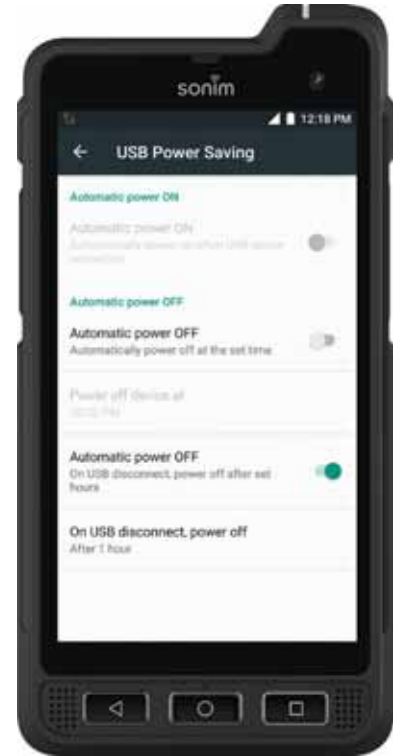

# USB Power Savings Feature in XP5s and XP8

Setting	Description	Use Case
<b>Automatic power ON</b>	Handset will automatically power on when connected to power via USB C or charging pins.	Handset will power on when it is connected to vehicle kit or multi-bay charging pins, or car or wall charger via USB C.
<b>Automatic power OFF (at set time)</b>	Handset will automatically power off at the time it is set to power off. If voice or PTT call is in process, handset will power off 10 seconds after the call has ended.	Handset will power off as scheduled.
<b>Automatic power OFF (disconnected from power)</b>	Handset will automatically power off at the set hours after the handset is disconnected from power via USB C or charging pins. If voice or PTT call is in process, handset will power off 10 seconds after the call has ended.	Handset will power off when no power is supplied from a vehicle kit or multi-bay charging pins, or car or wall charger via USB C.
<b>Power OFF alert</b>	Handset screen pop-up alert appears 2 minutes before the scheduled power off time, with an option to snooze for 10 minutes.	Reminder advising the handset is scheduled to power off, with the option to delay power off for 10 minutes.