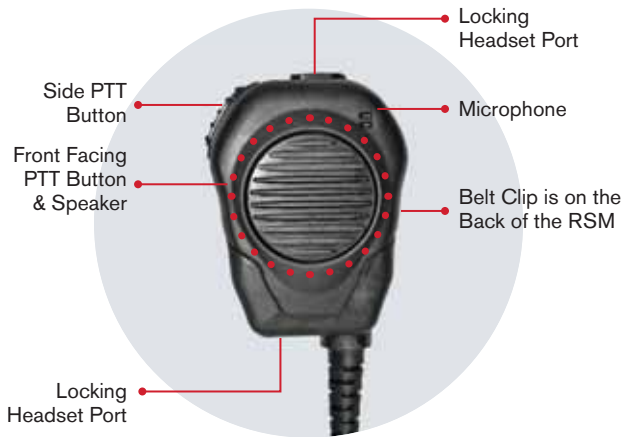

RSM Feature Comparison

Klein VALOR RSM