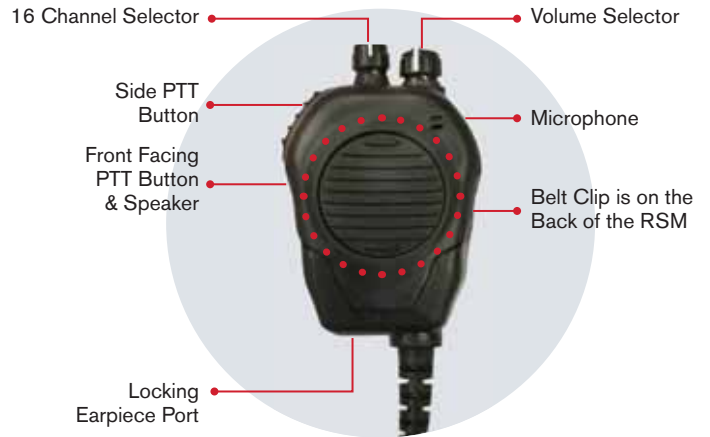

Klein VALOR RSM with Channel Selector