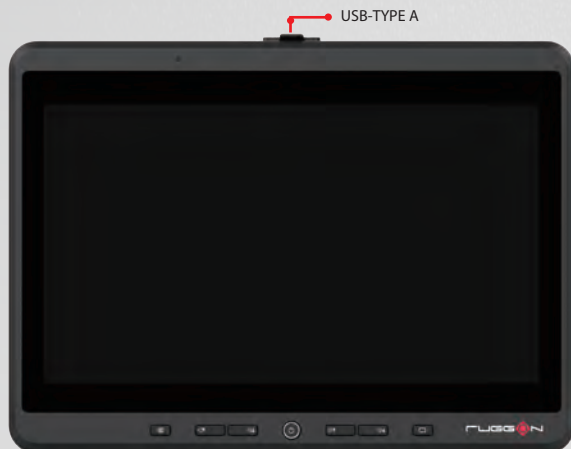

MIL-STD-810H

P-Cap

1000 nits

IP54

- ◆ 11.6" high-brightness (1000 nits) PCAP touch monitor (Full HD)
- ◆ Rich USB ports support additional external devices with one easy to reach USB port on top
- ◆ Easy to switch between two different input sources
- ◆ Built-in high performance speakers, easy to deal with noisy environment.
- ◆ Seamless connection and true mobility with Samsung DeX Experience.

## Display

- ◆ 11.6" TFT LCD Full HD (1920 x 1080)
- ◆ 1000 nits high brightness
- ◆ Projected capacitive touchscreen with 2-point multi-touch
- ◆ Optional anti-reflective and anti-fingerprint coatings

## Control Button

- ◆ Black out x 1,
- ◆ Mute x 1, volume x 2, Brightness x 2
- ◆ Video input select x 1