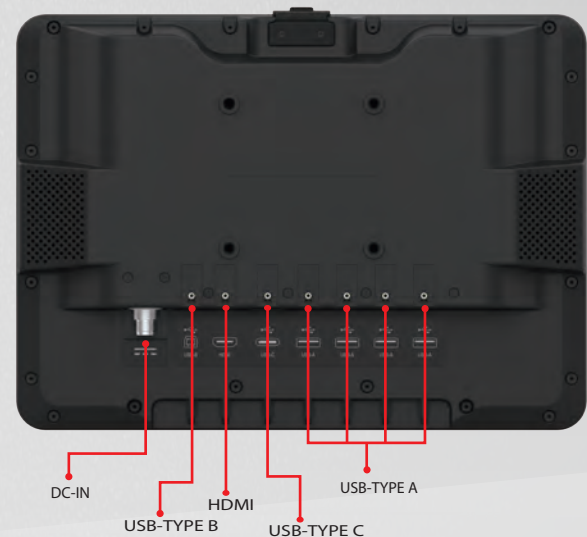

MIL-STD-810H

P-Cap

1000 nits

IP54

- ◆ 11.6" high-brightness (1000 nits) PCAP touch monitor (Full HD)
- ◆ Rich USB ports support additional external devices with one easy to reach USB port on top
- ◆ Easy to switch between two different input sources
- ◆ Built-in high performance speakers, easy to deal with noisy environment.
- ◆ Seamless connection and true mobility with Samsung DeX Experience.

## Display

- ◆ 11.6" TFT LCD Full HD (1920 x 1080)
- ◆ 1000 nits high brightness
- ◆ Projected capacitive touchscreen with 2-point multi-touch
- ◆ Optional anti-reflective and anti-fingerprint coatings

## Power

- ◆ 9~36 VDC input

## Mechanical Spec

- ◆ 75 mm VESA mount
- ◆ Dimension (W x H x D) : 11.7 x 8.5 x 1.7 (inch)
- ◆ Weight : 3.9 lb