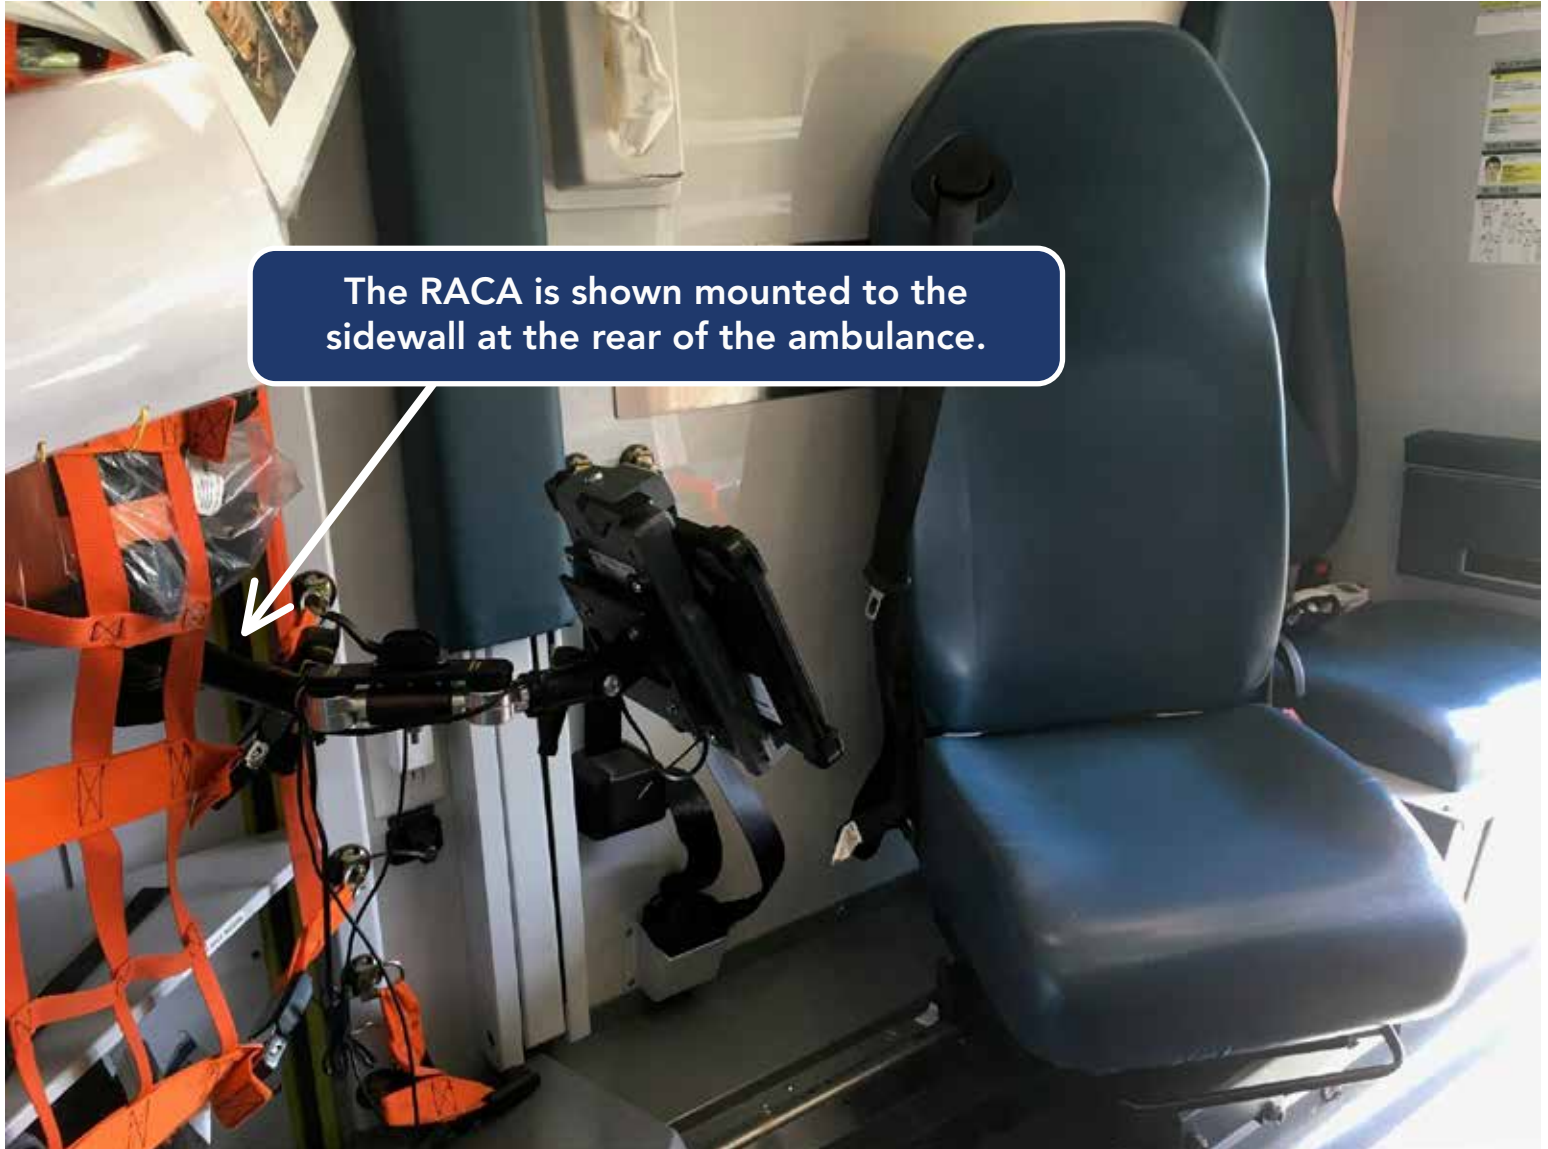

Installed on a front ambulance console, for easy reach and manipulation from the driver or passenger seat.

Any make / model of laptop, PC tablet or keyboard may be mounted to the Raca units.

The RACA is shown mounted to the sidewall at the rear of the ambulance.

This was the only possible solution for this client, as a floor mounted mount would be obstructive, and has no side console to mount the Raca.

Installed on the side console beside the Captain' seat,  
in firetrucks.

Any make / model of laptop, PC tablet or keyboard  
may be mounted to the Raca units.

# Rossbro Articulating Computer Arm (RACA-C/F9)

The industries **most ergonomic and user/friendly**  
vehicle computer mount, **Bar - none**

---

- May be mounted to a console, floor or sidewall
- All makes/models of laptops, rugged pc tablets or keyboards may be mounted to the RACA.
- U.S. Patented automatic cam lever activation, which automatically locks/unlocks simultaneously both articulating swivel arms.