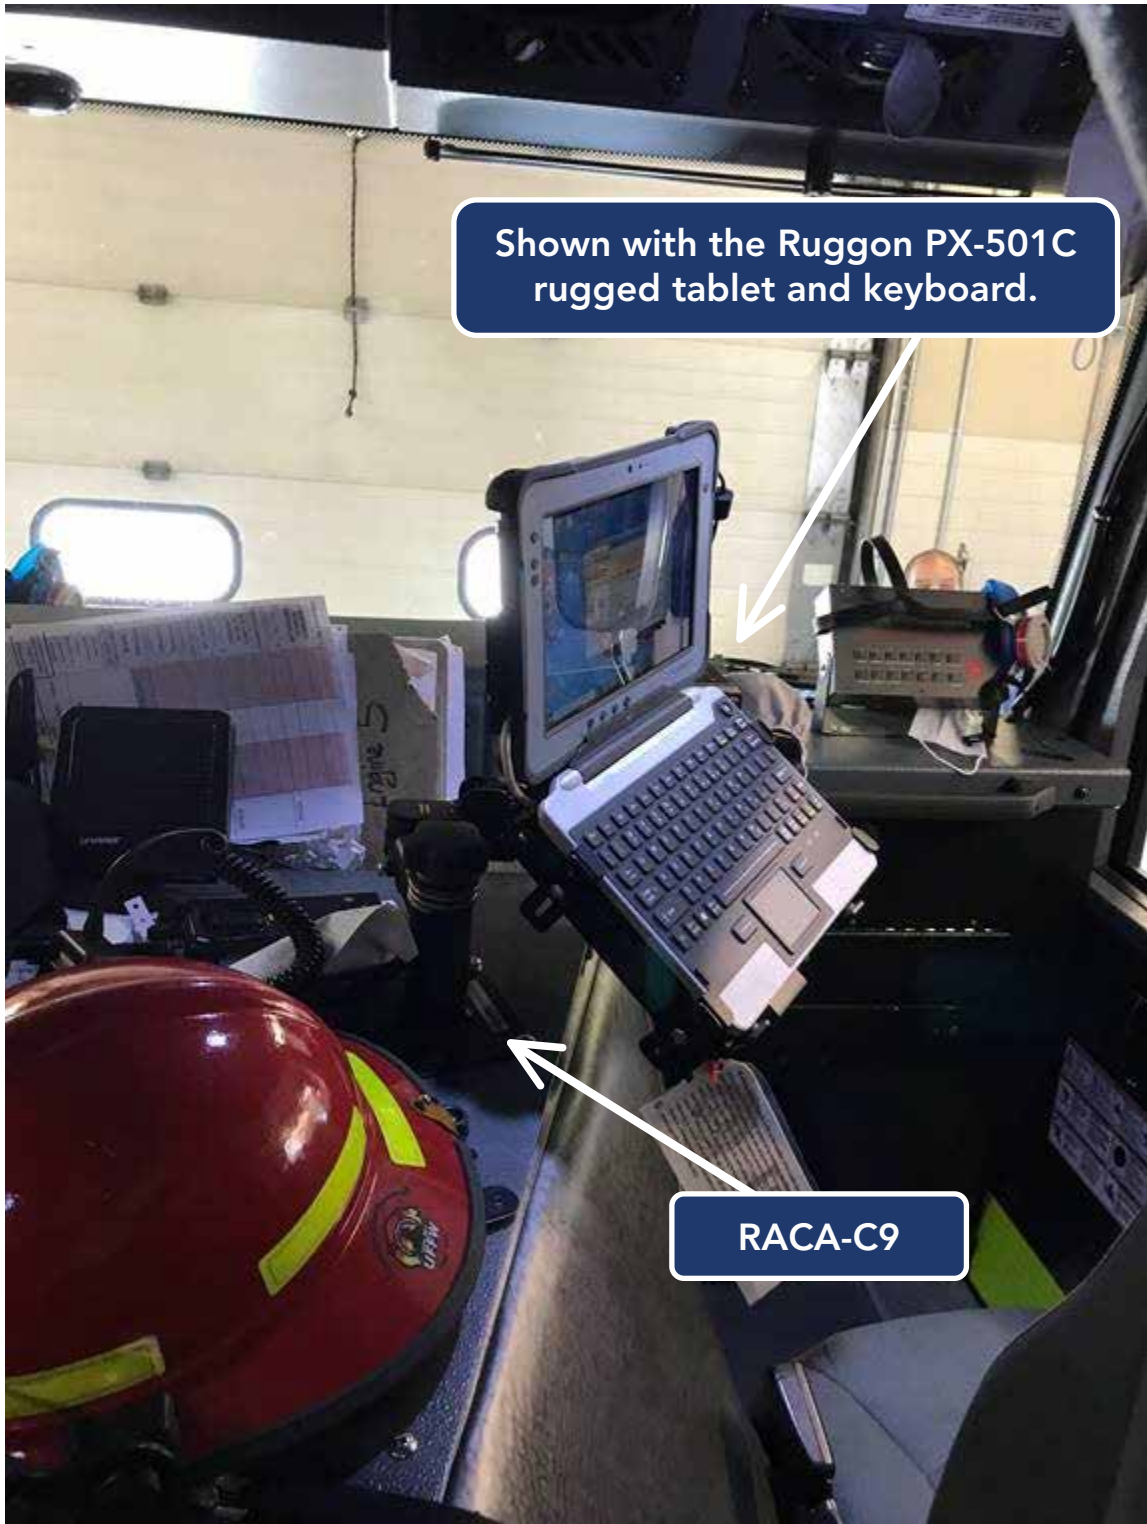

Installed on a front ambulance console, for easy reach and manipulation from the driver or passenger seat.

Any make / model of laptop, PC tablet or keyboard may be mounted to the Raca units.

The RACA is shown mounted to the sidewall at the rear of the ambulance.

This was the only possible solution for this client, as a floor mounted mount would be obstructive, and has no side console to mount the Raca.

Installed on the side console beside the Captain' seat,  
in firetrucks.

Any make / model of laptop, PC tablet or keyboard  
may be mounted to the Raca units.

# Rossbro Articulating Computer Arm (RACA-C/F9)

The industries **most ergonomic and user/friendly**  
vehicle computer mount, **Bar - none**

---

- May be mounted to a console, floor or sidewall
- All makes/models of laptops, rugged pc tablets or keyboards may be mounted to the RACA.
- U.S. Patented automatic cam lever activation, which automatically locks/unlocks simultaneously both articulating swivel arms.