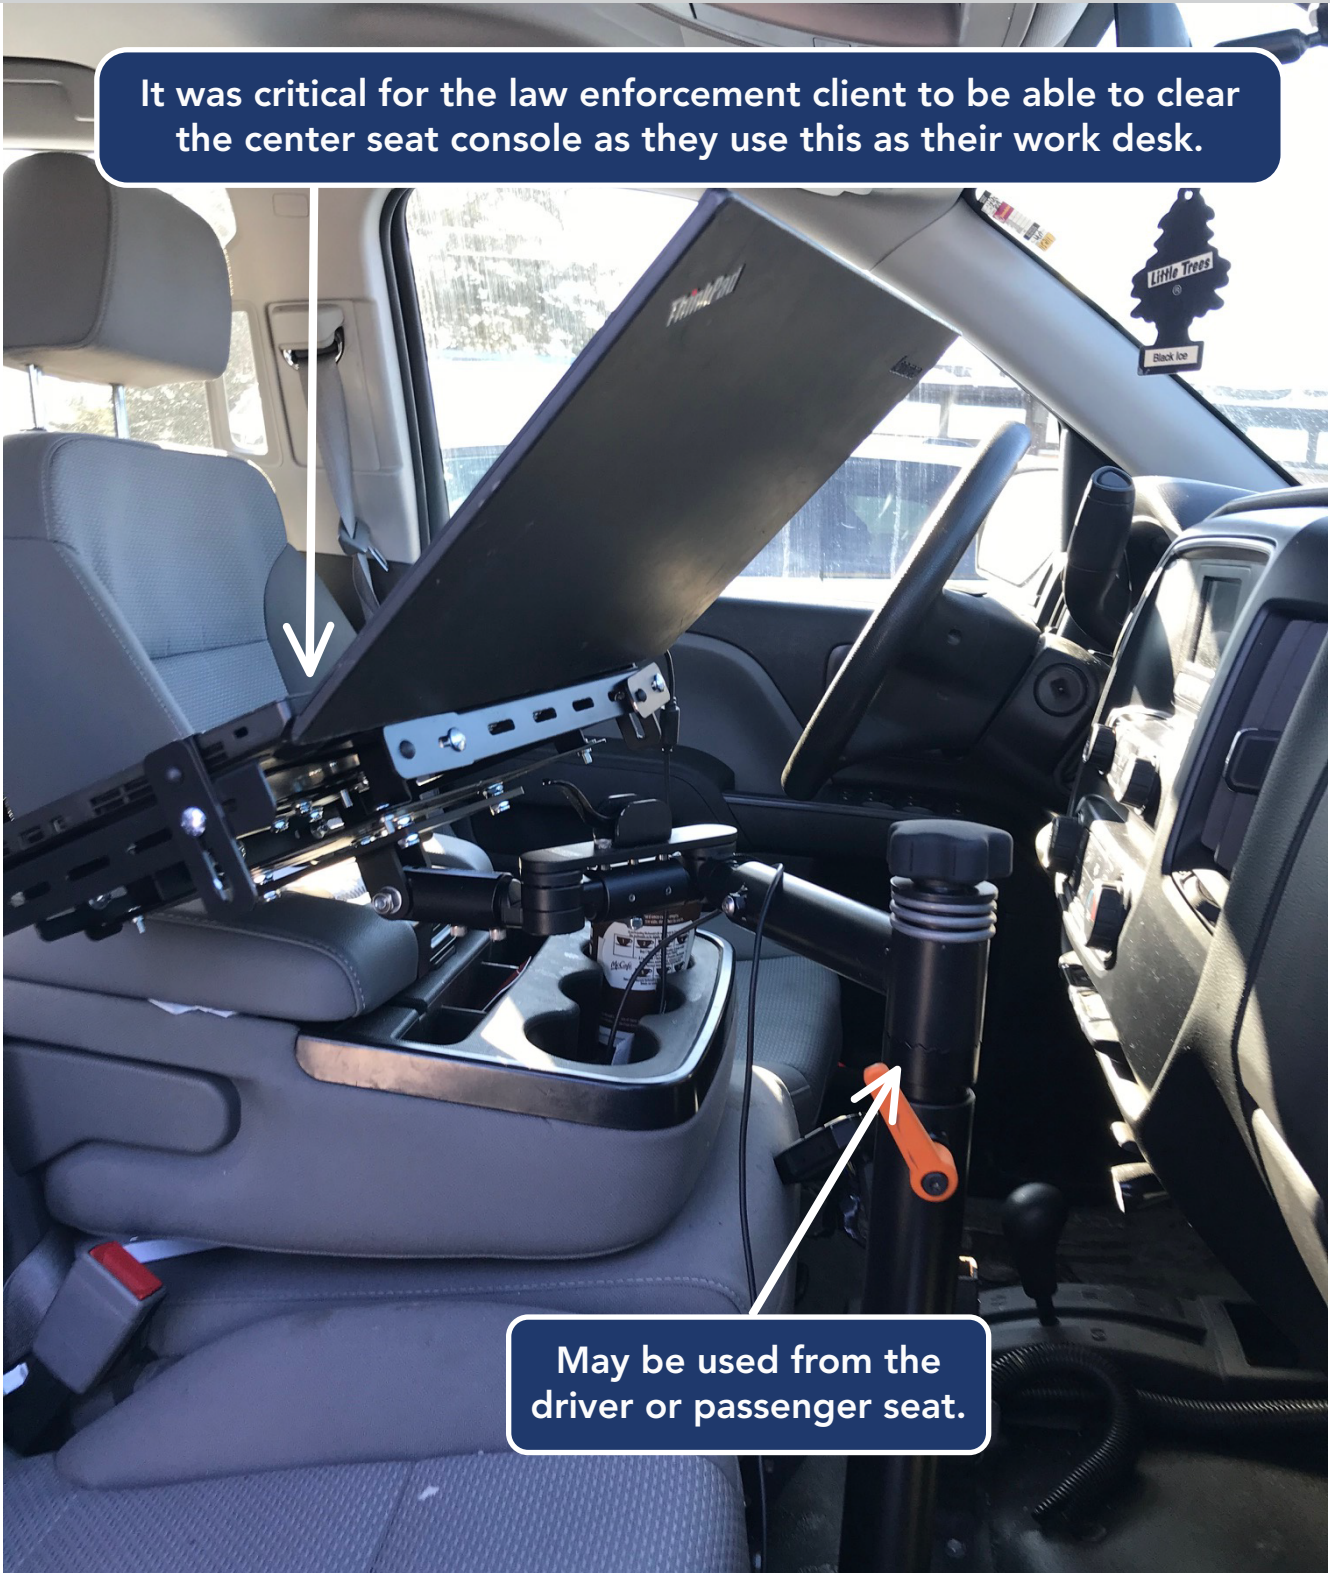

Installed in Mitsubishi Outlander Hybrid supervisor vehicle, with a laptop.

Note the center console not cluttered:
easy reach of the transmission lever, radio and dash controls.

Any make / model of laptop, PC tablet or keyboard may be mounted to the Raca units.

Shown is the RACA floor mount with a 15" laptop installed in a Ford 250.

It was critical for the law enforcement client to be able to clear the center seat console as they use this as their work desk.

May be used from the driver or passenger seat.

Any make / model of laptop, PC tablet or keyboard may be mounted to the Raca units.

Note how the PC Tablet with docking is installed on the rear of the RACA arm, while the rugged keyboard on the front.

Any make / model of laptop, PC tablet or keyboard may be mounted to the Raca units.

Any make / model of laptop, PC tablet or keyboard
may be mounted to the Raca units.