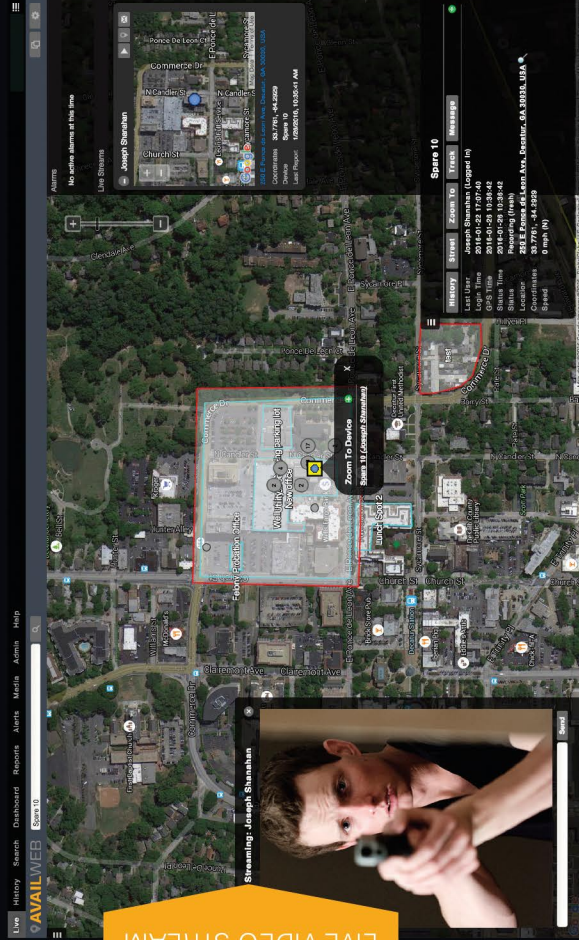

EXCEPTIONAL EVIDENCE MANAGEMENT PLATFORM

BodyWorn™ and Rocket IoT™ video, audio, and metadata can be accessed securely through AVail Web™ allowing departments to manage field assets and risk while improving operational efficiency. AVail Web also includes real-time GPS locations, detailed GPS history trails, video playback, secure chain of custody list, action zones, automated video redaction, live video streaming and much more.

During critical moments, stream live video to have unparalleled situational awareness.

LIVE VIDEO STREAM