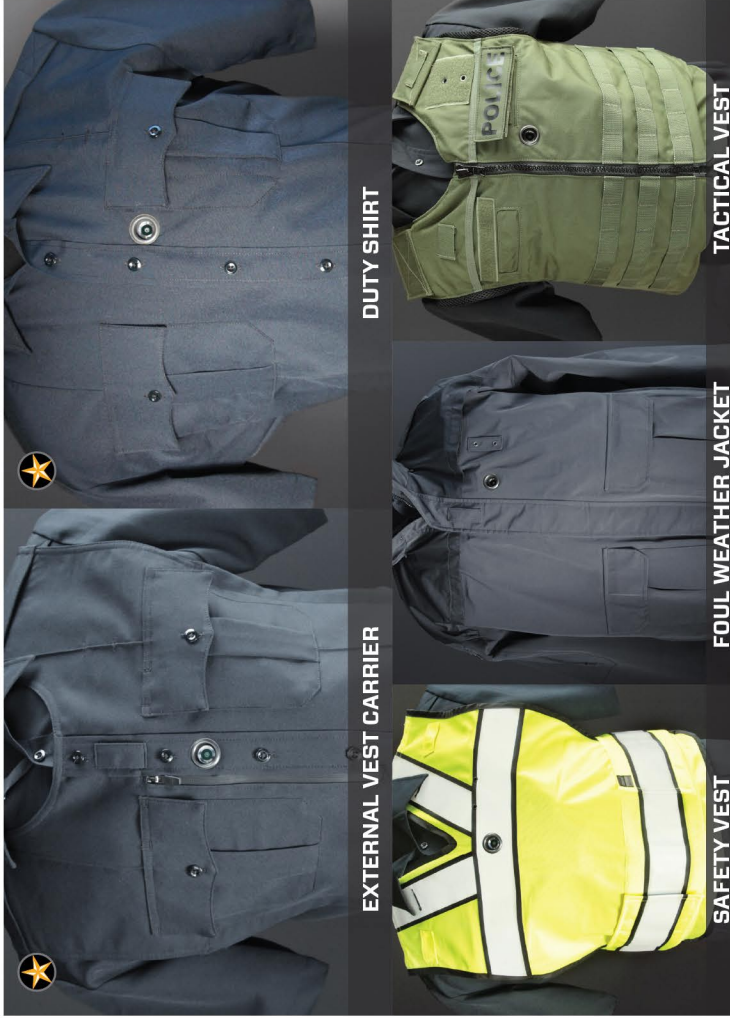

MOUNTING OPTIONS

The integrated design of BodyWorm™ in the uniform is streamlined and non-threatening, out of reach of criminals and provides a stable view while recording.

EVERYDAY MOUNTING OPTIONS

Available in a Variety of Color Options

COMPARISON

BodyWorn's intuitive technology is what makes it stand out from it's competitors. The differences are tremendous.

FEATURES	NOT-SO-SMART (ALL OTHER BODY CAMERAS)	SMART BODYWORN
START/STOP RECORDING	Manual - Officer has to remember to turn it on before an incident	Automatic Policy-Based Smart-Recording • Sensors in Vehicle • Voice Activated • Action Zones by Location • Bluetooth Trigger • Accelerometer • Remotely by Central Dispatch
VIDEO SECURITY	Common video file formats that can easily be uploaded to social media or YouTube	Secure File Format that can only be accessed using specialized viewer software
VIDEO RESOLUTION	Low-resolution	High-Definition
COMPRESSION	MPG-4 or H.264	H.264
VIDEO OFFLOAD	Manual docking at the end of the shift	Immediate automatic offload during recording
CONNECTIVITY	No	Yes
INTERNAL GPS	No	Yes - Location, speed, and heading
INTERNAL ACCELEROMETER	No	Yes - G-Forces
SPEECH RECOGNITION	No	Yes - Hands-free operation
AUDIO ANNOUNCEMENTS	No	Yes - Of available recording capacity, remaining battery life, Wi-Fi connectivity, BOLDs, Start/Stop Recording, On/Off Duty, etc.
BOLD ALERTS	No	Yes - Central Dispatch can broadcast BOLD, Silver, Amber and other alerts with photos
OFFICER DOWN ALERTING	No	Yes - Alert Sent to Dispatch with GPS positioning
LIVE VIDEO STREAMING	No	Yes - Directly from BodyWorn to Central Dispatch, Supervisors, or to a Video Integration Center
CELLULAR BACKUP	No/Tethered	Yes - VoIP calls and text messages
UNIFORM PLACEMENT	External/Clip-On	Fusion - Built into Uniform
VIDEO PLAYBACK ON DEVICE	On additional hardware device	On the BodyWorn Device - All-in-One

PROUDLY ENGINEERED, MANUFACTURED AND SUPPORTED IN THE USA

www.bodyworn.com