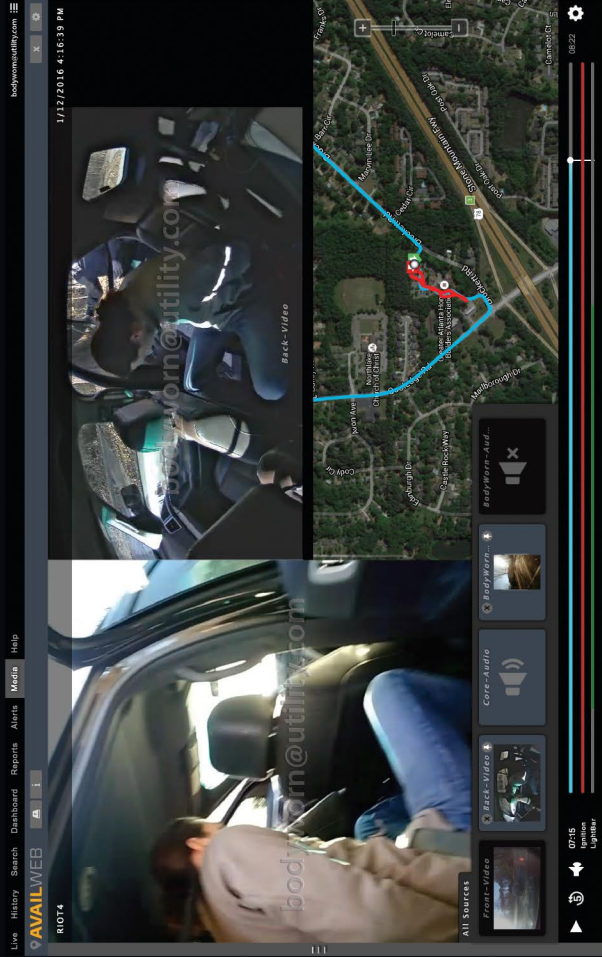

IN-CAR VIDEO WITH MOBILE COMMUNICATIONS

Rocket IoT™ front, and rear in-car cameras with BodyWorm™ cameras within the AVAIL Web™ back-end software — making it easier than ever before to incorporate multiple camera views into one incident report.

All video can be tagged with keywords, is mapped, audio synchronized, and shows at which point policy-based video triggers initiated the recording.

RELATED VIDEOS ARE TIED TOGETHER AS ONE INCIDENT AND CAN BE PLAYED BACK SIMULTANEOUSLY

PROUDLY ENGINEERED, MANUFACTURED AND SUPPORTED IN THE USA

www.bodyworm.com