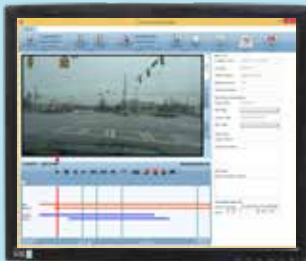

Convenient

- Intuitive, user friendly interface simplifies learning and enables efficient use
- Compatible with Active Directory and LDAP - easily integrates with established login credentials